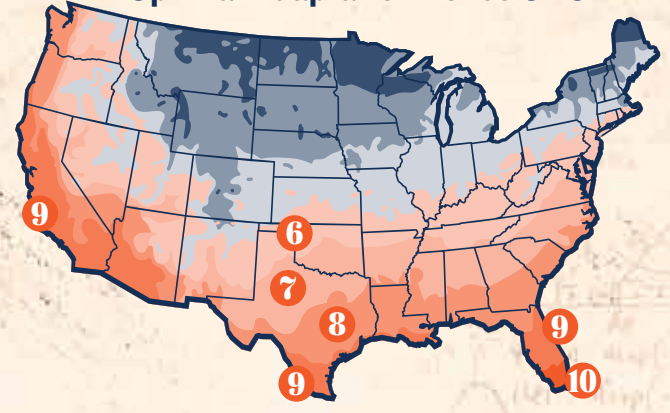

Planting Zones

Optimal Adaptation Zones 6-10